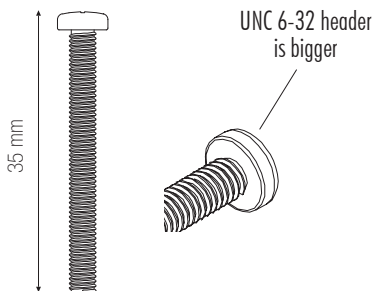

! Caution

We supply both M3 thread (small head) and UNC 6-32 thread (bigger head) screws. Please make sure to select the correct screw type for your radiator (refer to manufacturer specifications or contact manufacturer)!

M3

UNC

! Warranty, support and FAQs

Even with high-grade products and strict quality control, the possibility of defects cannot be eliminated entirely. Therefore, we aim at providing the highest possible level of reliability and convenience by offering a warranty period of 6 years and direct, fast and straightforward RMA service.

Should you encounter any problems with your NA-IS1-12 Sx2, please don't hesitate to contact our support team at support@noctua.at.

Please also consult the FAQ section on our website: www.noctua.at/faqs