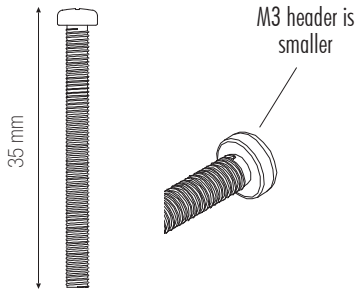

! Caution

We supply both M3 thread (small head) and UNC 6-32 thread (bigger head) screws. Please make sure to select the correct screw type for your radiator (refer to manufacturer specifications or contact manufacturer)!

M3