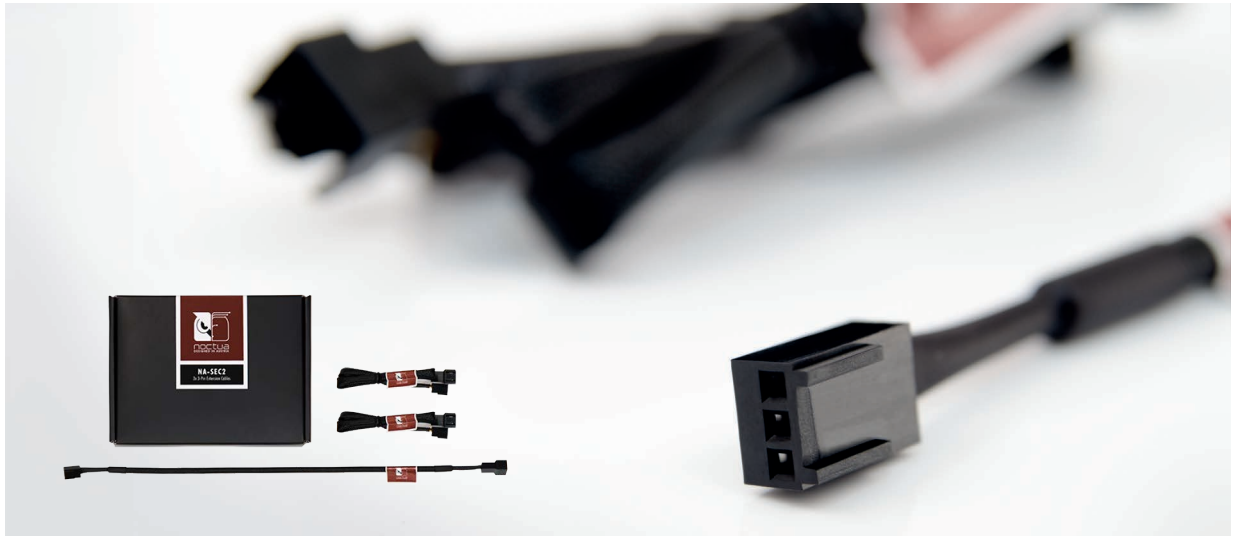

NA-SEC2

Noctua NA-SEC2 3x 3-Pin Extension Cables

The NA-SEC2 is a fan accessory set consisting of three fully sleeved NA-EC2 30cm Extension Cables for 3-pin fans. The NA-EC2 cables provide ample reach for installing fans in larger enclosures and can be daisy-chained when more than 30cm are required.

LOGISTIC DATA

Product name

Noctua NA-SEC2

EAN

4716123315186

UPC

842431013293

Packaging dimensions (HxWxD)

320x320x240 mm

Weight incl. packaging / unit

3.26 kg

SCOPE OF DELIVERY

3x NA-SEC2