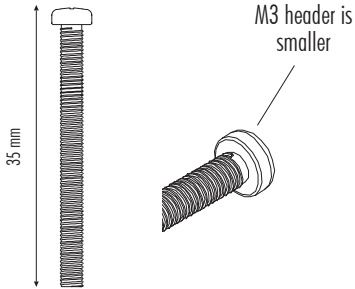

! Caution

We supply both M3 thread (small head) and UNC 6-32 thread (bigger head) screws. Please make sure to select the correct screw type for your radiator (refer to manufacturer specifications or contact manufacturer)!

M3