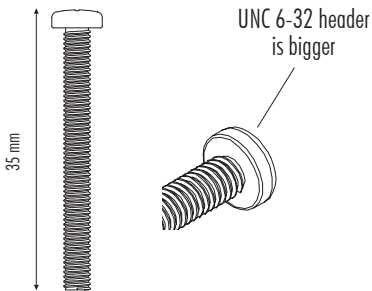

! Caution

We supply both M3 thread (small head) and UNC 6-32 thread (bigger head) screws. Please make sure to select the correct screw type for your radiator (refer to manufacturer specifications or contact manufacturer)!

M3

UNC

! Warranty, support and FAQs

即使是再高档的产品和严格的质量控制，也不可能完全没有缺陷的可能性。因此，我们提供了长达6年的保修期和快速便捷的服务来提供高产品的可靠和便捷性。

如果您在使用 NA-IS1-14 Sx2 时遇到任何问题，请随时通过 support@noctua.at 联系我们的服务支持团队。

另外也请参考我们网站上的常见问题解答部分：www.noctua.at/faqs